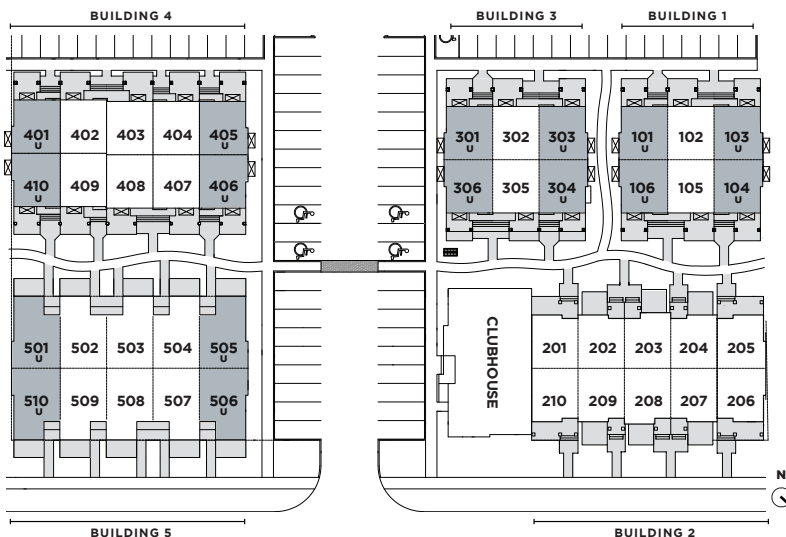

LUXURY TOWN FEATURES

- Corner Town w/ Abundant Natural Light
- Full Sized Stainless Steel Fridge, Ceran Top Stove, Dishwasher and Over the Range Microwave
- Peninsula Kitchen Countertop w/ Under Counter Seating
- Pot Lights in Kitchen Ceiling
- Upgraded Kitchen & Bath Fixtures w/ Rain Shower Head
- Additional Bathroom Vanity Storage
- Extra Half Bath
- Private Entrance w/ Shoe Nook
- In Suite Laundry
- Built-in Office Desk w/ Internet Connectivity
- Linen Closet w/ Wire Shelving
- Large Windows w/ Window Coverings
- Central Heating & A/C
- Luxury Vinyl Plank Flooring w/ Carpet in Bedrooms, Hall & Stairs
- Large Walk In Master Closet
- Private Covered Balcony
- Juliette Balcony off Master Bedroom
- Pet Friendly