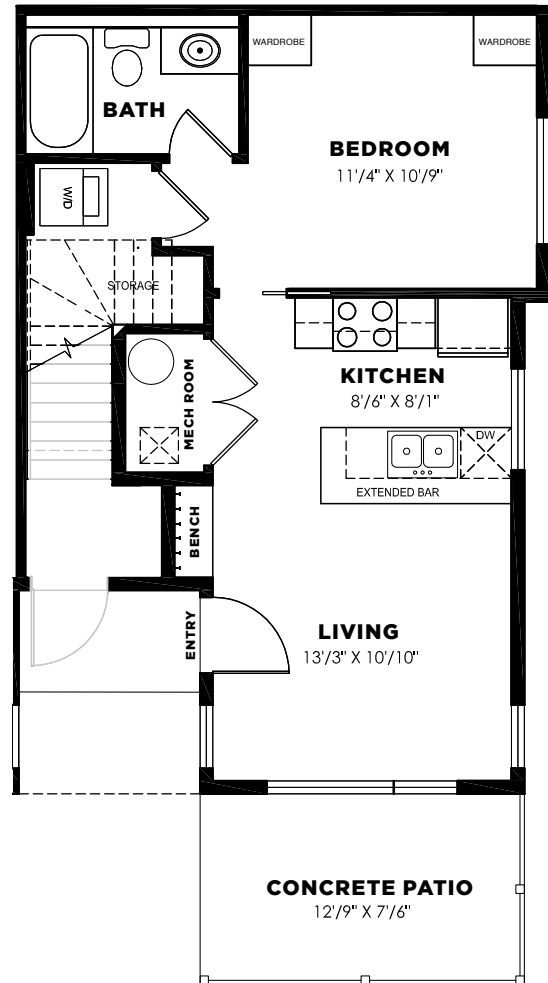

LUXURY TOWN FEATURES

- Corner Town w/ Abundant Natural Light
- Luxury Vinyl Plank Flooring Throughout
- Built-in Wardrobes in Bedroom
- Full Sized Stainless Steel Refrigerator, Ceran Top Stove, Dishwasher and Over the Range Microwave
- Peninsula Kitchen Countertop w/ Under Counter Seating
- Pot Lights in Kitchen Ceiling
- Upgraded Kitchen & Bath Fixtures w/ Rain Shower Head
- Additional Bathroom Vanity Storage
- In Suite Laundry
- Large Windows w/ Window Coverings
- Baseboard Heating & Wall A/C Unit
- In Suite Storage Nook
- 9ft Ceilings
- Private Patio
- Pet Friendly