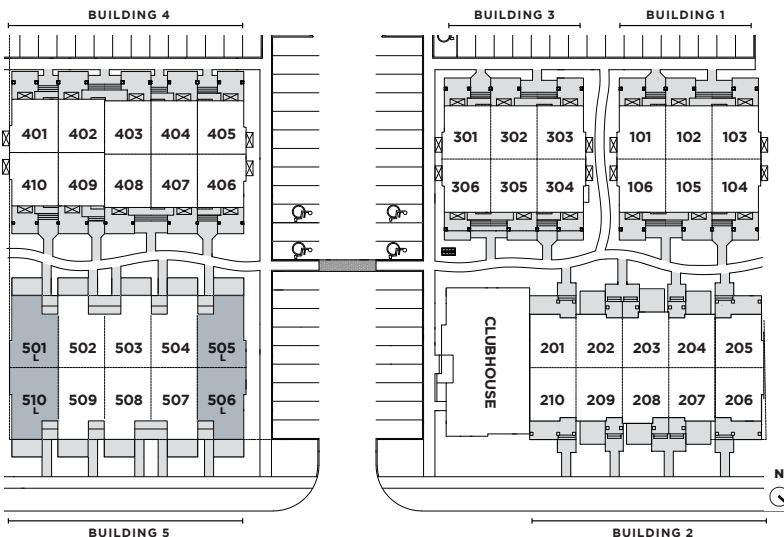

LUXURY TOWN FEATURES

- Corner Town w/ Abundant Natural Light
- Luxury Vinyl Plank Flooring Throughout
- Built-in Wardrobes in Bedroom
- Full Sized Stainless Steel Refrigerator, Ceran Top Stove, Dishwasher and Over the Range Microwave
- Peninsula Kitchen Countertop w/ Under Counter Seating
- Pot Lights in Kitchen Ceiling
- Upgraded Kitchen & Bath Fixtures w/ Rain Shower Head
- Additional Bathroom Vanity Storage
- In Suite Laundry
- Large Windows w/ Window Coverings
- Baseboard Heating & Wall A/C Unit
- In Suite Storage Nook
- 9ft Ceilings
- Private Patio
- Pet Friendly